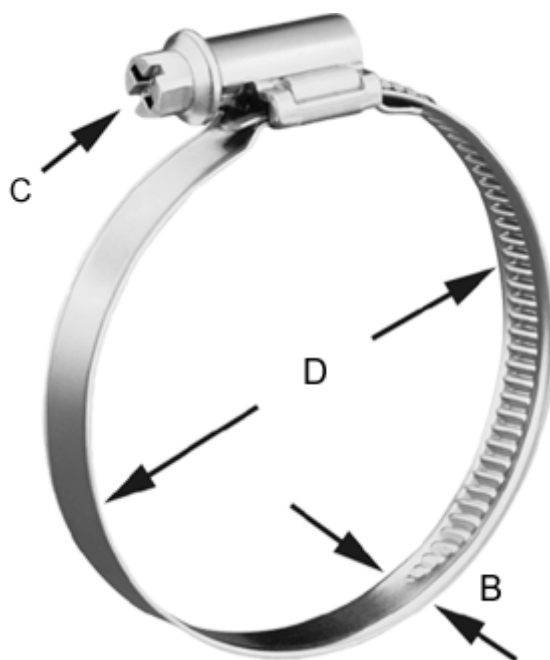

Article number: 021267705016

Description: Worm Drive Hose Clip
TORRO 12-20/9-C7-W5, pk. á 100

Measures

C (screw type) = C7 - 7mm

Diameter D = 12-20

Width B = 9.0